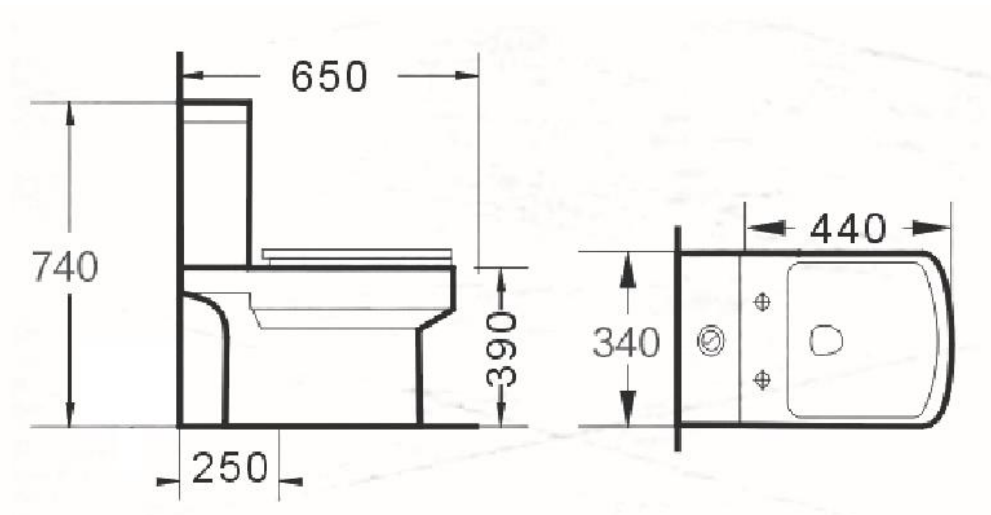

TECHNICAL DRAWING

Copyright © Rigel Technology (S) Pte Ltd. All rights reserved. Terms of Use.