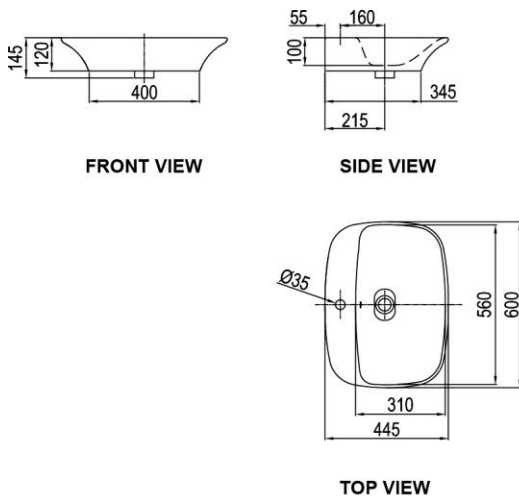

PRODUCT SPECIFICATION

- Dimension : Ø49mm
- Opening hole (WC Lid) : Ø45-Ø52mm
- Material : ABS
- Finishing : Black
- Power input : 4x AA Battery
- Typical sensing range : 40-100mm

TECHNICAL DRAWING

Front view

TECHNICAL DRAWING

Copyright © Rigel Technology (S) Pte Ltd All rights reserved. Terms of Use.

R-WC1211S10

Water Closet

PRODUCT SPECIFICATIONS

- Dimension : 650 (L) x 340 (W) x 740 (H) mm
- Material : Vitreous China
- Rough-in : S-trap, 250mm Roughing-in

- Dimension: 610 (L) x 475 (W) x 190 (H) mm
- Capacity: 12.0 Litre
- Material: Vitreous China

TECHNICAL DRAWING

OPTIONAL FEATURE:

Anti-Bacterial
Technology

INSTALLATION DETAILS

*DENOTES RECOMMENDED VALUE

Sit-On Lavatory

PRODUCT FEATURES

- High gloss surface finishing
- Easy to clean surface profile

PRODUCT SPECIFICATIONS

- Dimension: 600 (L) x 445 (W) x 145 (H) mm
- Capacity: 6.7 Litre
- Material: Vitreous China

TECHNICAL DRAWING