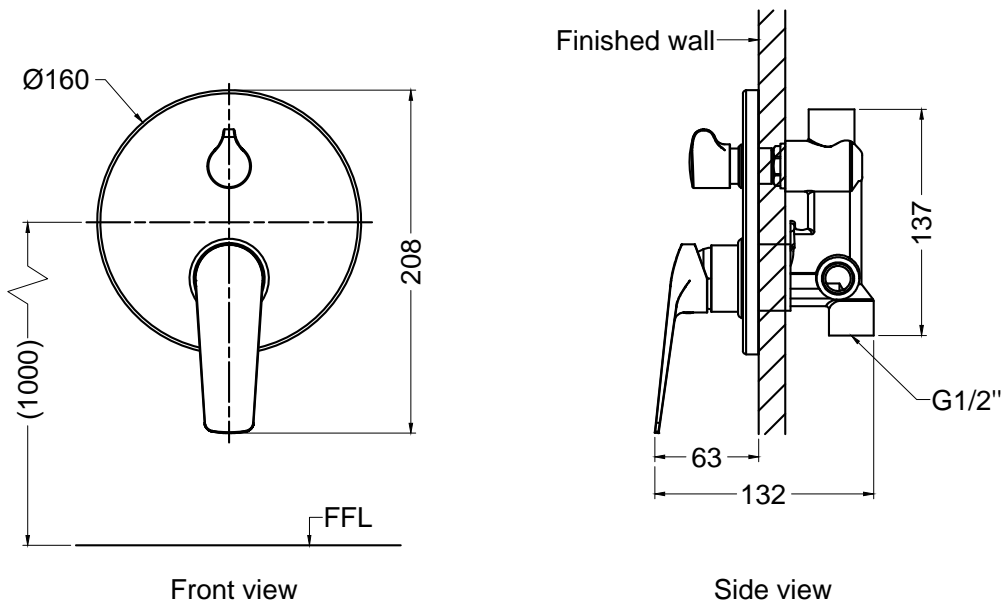

- Dimension: 430 (L) x 430 (W) x 185 (H) mm
- Material: Vitreous China

TECHNICAL DRAWING

OPTIONAL FEATURE:

Anti-Bacterial
Technology

INSTALLATION DETAILS

Sit-On Lavatory

PRODUCT FEATURES

- High gloss surface finishing
- Easy to clean surface profile

PRODUCT SPECIFICATIONS

- Dimension: 480 (L) x 480 (W) x 155 (H) mm
- Material: Vitreous China

TECHNICAL DRAWING

OPTIONAL FEATURE:

Anti-Bacterial
Technology

INSTALLATION DETAILS

Concealed Shower Mixer With Diverter

PRODUCT SPECIFICATIONS

- Dimension : 208(L) x 160(W) x 63(H)mm
- Material : Brass
- Finishing : Chrome
- Water flow rate : Nominal 5.0 Litre/ min

TECHNICAL DRAWING

() Denotes recommended value.
All dimension are in mm.

Rev : 0.1
Date : 18.02.2021

Wall Mounted Shower Mixer

PRODUCT SPECIFICATIONS

- Dimension : 214(L) x 136(W) x 140(H)mm
- Material : Brass
- Finishing : Chrome
- Water flow rate : Nominal 5.0 Litres/ min

TECHNICAL DRAWING