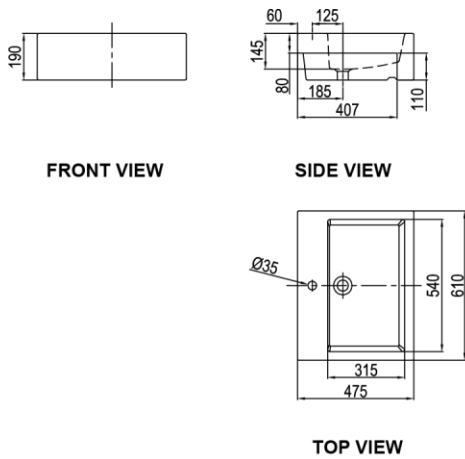

PRODUCT SPECIFICATION

- Dimension : Ø49mm
- Opening hole (WC Lid) : Ø45-Ø52mm
- Material : ABS
- Finishing : Black
- Power input : 4x AA Battery
- Typical sensing range : 40-100mm

TECHNICAL DRAWING

Front view

TECHNICAL DRAWING

Copyright © Rigel Technology (S) Pte Ltd All rights reserved. Terms of Use.

R-WC1211S10

Water Closet

PRODUCT SPECIFICATIONS

- Dimension : 650 (L) x 340 (W) x 740 (H) mm
- Material : Vitreous China
- Rough-in : S-trap, 250mm Roughing-in

- Dimension: 610 (L) x 475 (W) x 190 (H) mm
- Capacity: 12.0 Litre
- Material: Vitreous China

TECHNICAL DRAWING

OPTIONAL FEATURE:

Anti-Bacterial
Technology

INSTALLATION DETAILS

*DENOTES RECOMMENDED VALUE

Sit-On Lavatory

PRODUCT FEATURES

- High gloss surface finishing
- Easy to clean surface profile

PRODUCT SPECIFICATIONS

- Dimension: 600 (L) x 445 (W) x 145 (H) mm
- Capacity: 6.7 Litre
- Material: Vitreous China

TECHNICAL DRAWING