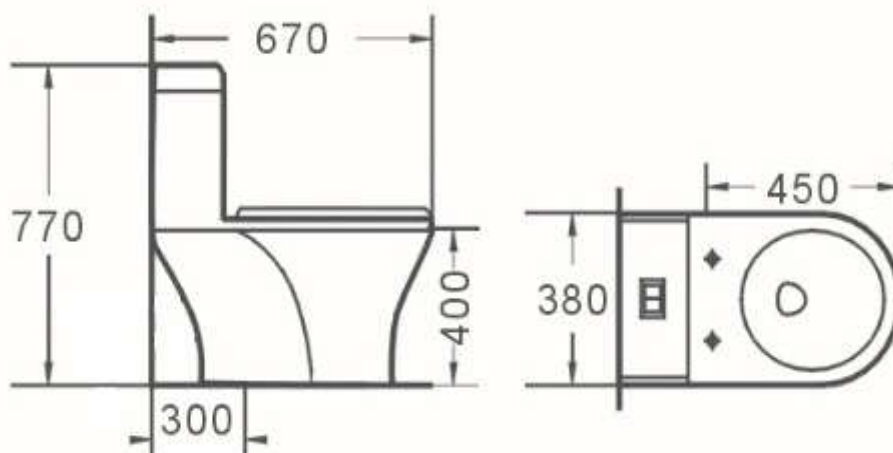

PRODUCT SPECIFICATION

- Dimension : Ø49mm
- Opening hole (WC Lid) : Ø45-Ø52mm
- Material : ABS
- Finishing : Black
- Power input : 4x AA Battery
- Typical sensing range : 40-100mm

TECHNICAL DRAWING

Front view

Product Specification

- Dimension : 680(L) x 400(W) x 780(H)mm
- Material : Vitreous China
- Rough in (S-Trap) : 76 - 300mm (3-12")
- Rough in (P-Trap) : 185mm
- Flushing type : Wash down (Whirl +)
- Water inlet : Bottom side inlet (G1/2")
- Discharge volume : 6.0 Litres/ full flush
: 4.5 Litres/ reduced flush

FLUSHING TYPE

- Wash down

FLUSHING TYPE

- Dimension : 670 (L) x 380 (W) x 770 (H) mm
- Material : Vitreous China
- Rough In : S-trap, 300mm Roughing-in

DISCHARGE VOLUME

- Full Flush : 4.5 – 6 liter per flush
- Reduced Flush : 3.0 Liter per flush

TECHNICAL DRAWING

Copyright © Rigel Technology (S) Pte Ltd All rights reserved. Terms of Use.

R-WC1211S10

Water Closet

PRODUCT SPECIFICATIONS

- Dimension : 650 (L) x 340 (W) x 740 (H) mm
- Material : Vitreous China
- Rough-in : S-trap, 250mm Roughing-in