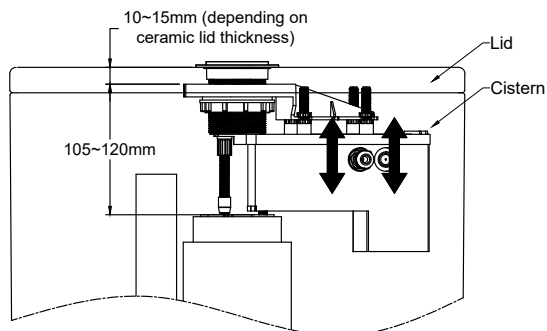

PRODUCT SPECIFICATION

- Dimension : Ø49mm
- Opening hole (WC Lid) : Ø45-Ø52mm
- Material : ABS
- Finishing : Black
- Power input : 4x AA Battery
- Typical sensing range : 40-100mm

TECHNICAL DRAWING

Front view