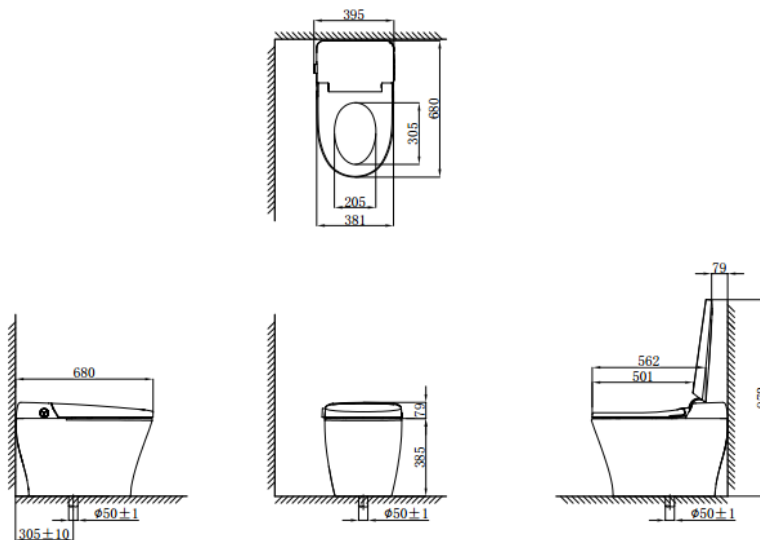

TECHNICAL DRAWING

Copyright © Rigel Technology (S) Pte Ltd All rights reserved. Terms of Use.