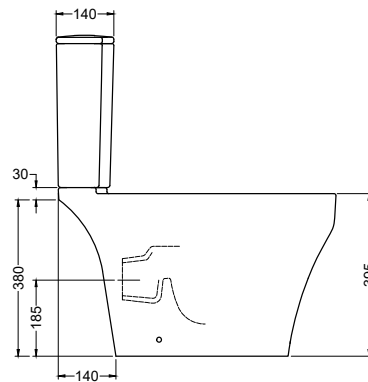

Closed Coupled Water Closet

Product Features

- Whirl+ (Double vortex flushing with maximum water efficiency)
- Closed coupled low capacity dual flushing system water closet
- Dual flush system to allow option for appropriate water usage
- Chrome plated push type button
- Easy installation and maintenance
- Rimless design that prevents dirt accumulation

Product Specification

- Dimension : 680(L) x 400(W) x 780(H)mm
- Material : Vitreous China
- Rough in (S-Trap) : 76 - 300mm (3-12")
- Rough in (P-Trap) : 185mm
- Flushing type : Wash down (Whirl +)
- Water inlet : Bottom side inlet (G1/2")
- Discharge volume : 6.0 Litres/ full flush
  : 4.5 Litres/ reduced flush

Technical Drawing

Side view

Rev	0.4
Date	06.04.2022