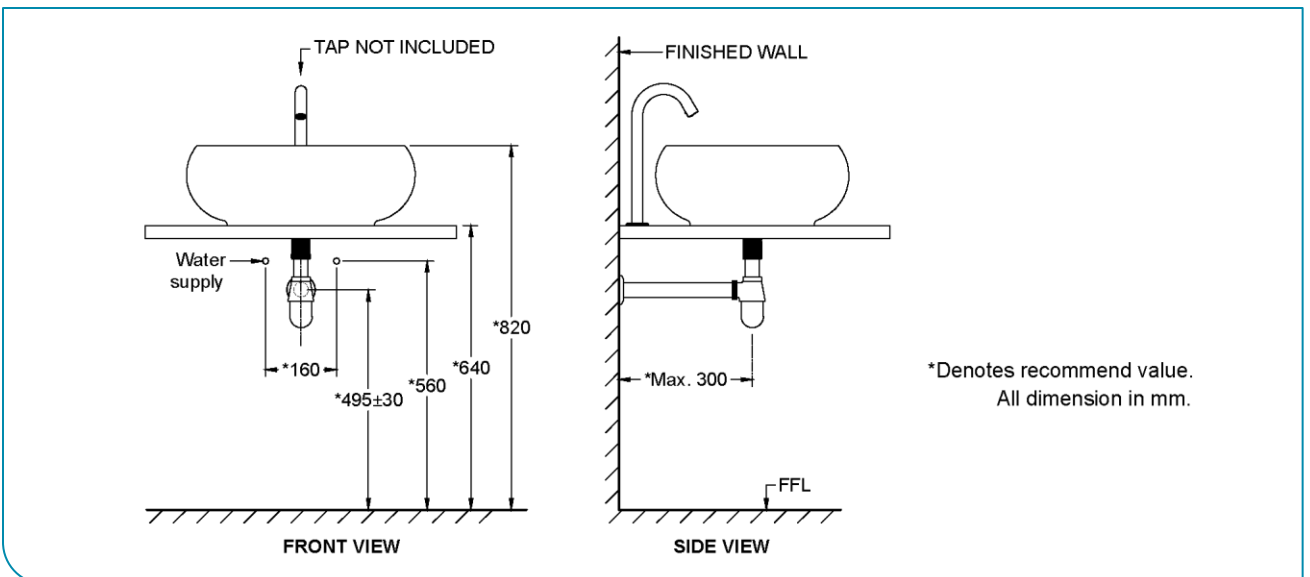

PRODUCT FEATURES

- High gloss surface finishing
- Easy to clean surface profile

PRODUCT SPECIFICATIONS

- Dimension: 600 (L) x 445 (W) x 145 (H) mm
- Capacity: 6.7 Litre
- Material: Vitreous China

TECHNICAL DRAWING

- Dimension: 515 (L) x 435 (W) x 180 (H) mm
- Capacity: 6.5 Litre
- Material: Vitreous China

TECHNICAL DRAWING

OPTIONAL FEATURE:

Anti-Bacterial
Technology

INSTALLATION DETAILS

Vanity Top Lavatory

PRODUCT FEATURES

- High gloss surface finishing
- Easy to clean surface profile

PRODUCT SPECIFICATIONS

- Dimension: 500 (L) x 480 (W) x 210 (H) mm
- Material: Vitreous China

TECHNICAL DRAWING

OPTIONAL FEATURE:

Anti-Bacterial
Technology

PRODUCT SPECIFICATIONS

- Dimension: 480 (L) x 480 (W) x 155 (H) mm
- Material: Vitreous China

TECHNICAL DRAWING

OPTIONAL FEATURE:

Anti-Bacterial
Technology

INSTALLATION DETAILS

Concealed Shower Mixer With Diverter