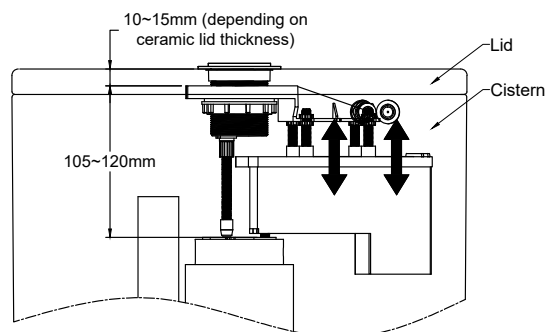

PRODUCT SPECIFICATION

- Dimension : Ø49mm
- Opening hole (WC Lid) : Ø45-Ø52mm
- Material : ABS
- Finishing : Black
- Power input : 4x AA Battery
- Typical sensing range : 40-100mm

TECHNICAL DRAWING

Front view