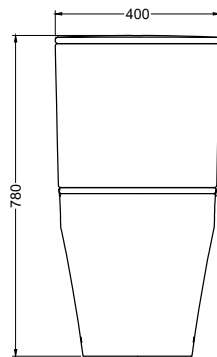

Technical Drawing

Front View