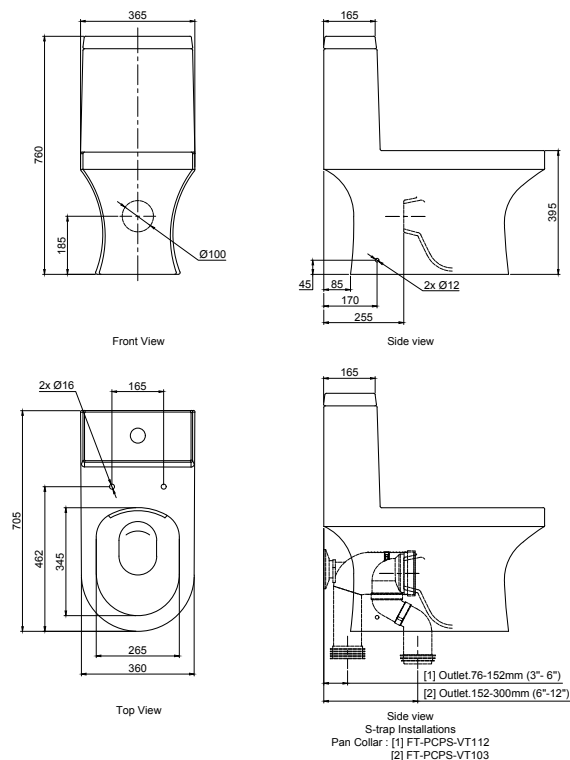

TECHNICAL DRAWING

Copyright © Rigel Technology (S) Pte Ltd All rights reserved.

DISCLAIMER : While every effort has been made to ensure factual accuracy, the information presented is subject to changes due to requirements in different sites, markets and / or countries. Rigel reserves the right to make the necessary amendments at any time without prior notice.

Rev : 0.1
Date : 31.10.2019