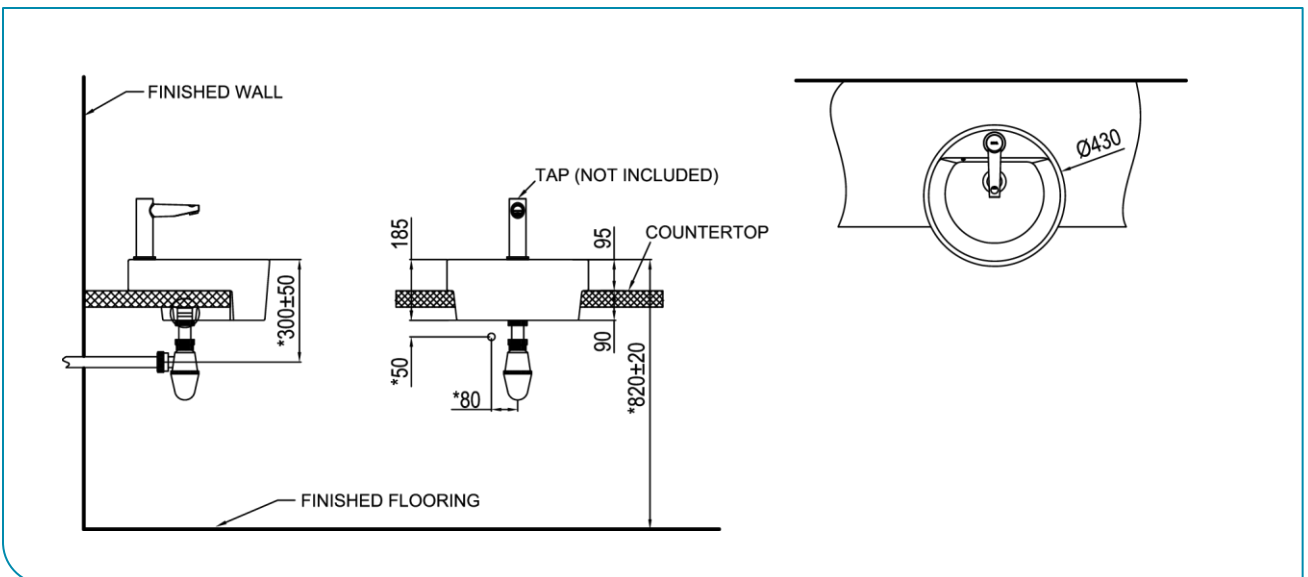

- Dimension: 430 (L) x 430 (W) x 185 (H) mm
- Material: Vitreous China

TECHNICAL DRAWING

OPTIONAL FEATURE:

Anti-Bacterial
Technology

INSTALLATION DETAILS

Sit-On Lavatory

PRODUCT FEATURES

- High gloss surface finishing
- Easy to clean surface profile

PRODUCT SPECIFICATIONS

- Dimension: 480 (L) x 480 (W) x 155 (H) mm
- Material: Vitreous China

TECHNICAL DRAWING

OPTIONAL FEATURE:

Anti-Bacterial
Technology

INSTALLATION DETAILS

Concealed Shower Mixer With Diverter

PRODUCT SPECIFICATIONS

- Dimension : 208(L) x 160(W) x 63(H)mm
- Material : Brass
- Finishing : Chrome
- Water flow rate : Nominal 5.0 Litre/ min

TECHNICAL DRAWING

() Denotes recommended value.
All dimension are in mm.