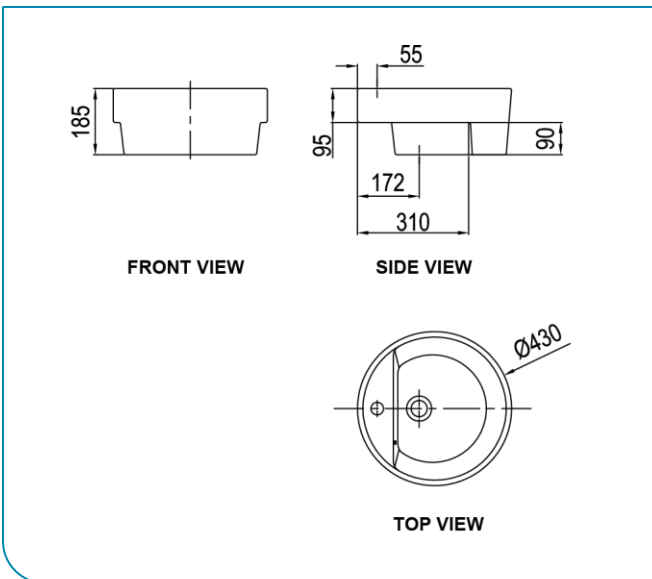

Rev : 0.1
Date : 30.10.2019

Vanity Top Lavatory

PRODUCT FEATURES

- High gloss surface finishing
- Easy to clean surface profile

PRODUCT SPECIFICATIONS

- Dimension: 600 (L) x 440 (W) x 170 (H) mm
- Capacity: 7.6 Litre
- Material: Vitreous China

- Dimension: 430 (L) x 430 (W) x 185 (H) mm
- Material: Vitreous China

TECHNICAL DRAWING

OPTIONAL FEATURE:

Anti-Bacterial
Technology

INSTALLATION DETAILS

Sit-On Lavatory

PRODUCT FEATURES

- High gloss surface finishing
- Easy to clean surface profile

PRODUCT SPECIFICATIONS

- Dimension: 480 (L) x 480 (W) x 155 (H) mm
- Material: Vitreous China

TECHNICAL DRAWING

OPTIONAL FEATURE:

Anti-Bacterial
Technology

INSTALLATION DETAILS

Concealed Shower Mixer With Diverter

PRODUCT SPECIFICATIONS

- Dimension : 208(L) x 160(W) x 63(H)mm
- Material : Brass
- Finishing : Chrome
- Water flow rate : Nominal 5.0 Litre/ min

TECHNICAL DRAWING

() Denotes recommended value.
All dimension are in mm.