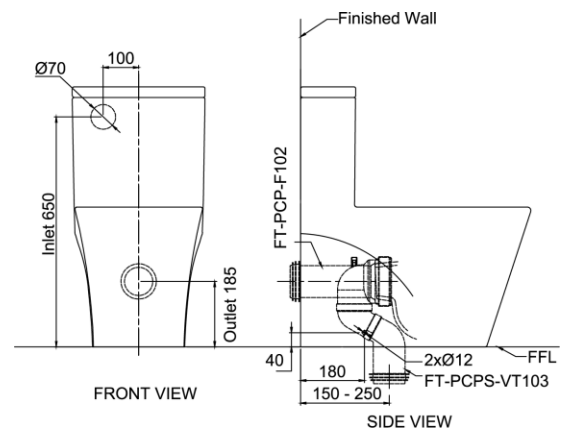

INSTALLATION DETAILS