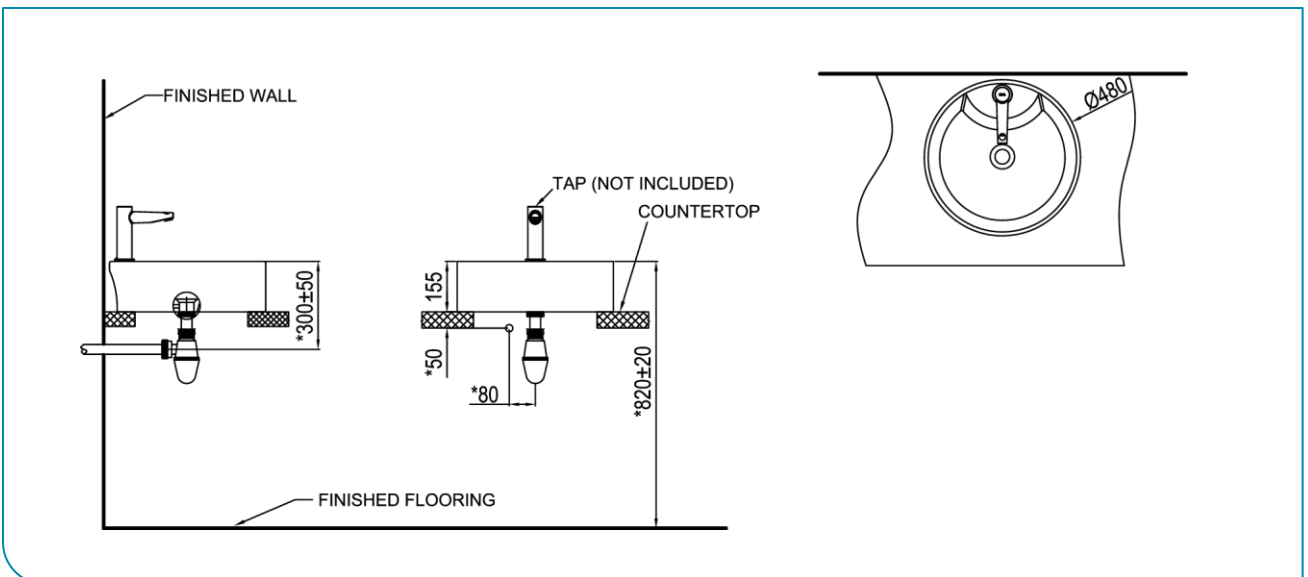

- Dimension: 430 (L) x 430 (W) x 185 (H) mm
- Material: Vitreous China

TECHNICAL DRAWING

OPTIONAL FEATURE:

Anti-Bacterial
Technology

INSTALLATION DETAILS

Sit-On Lavatory

PRODUCT FEATURES

- High gloss surface finishing
- Easy to clean surface profile

PRODUCT SPECIFICATIONS

- Dimension: 480 (L) x 480 (W) x 155 (H) mm
- Material: Vitreous China

TECHNICAL DRAWING

OPTIONAL FEATURE:

Anti-Bacterial
Technology

INSTALLATION DETAILS

Concealed Shower Mixer With Diverter

PRODUCT SPECIFICATIONS

- Dimension : 208(L) x 160(W) x 63(H)mm
- Material : Brass
- Finishing : Chrome
- Water flow rate : Nominal 5.0 Litre/ min

TECHNICAL DRAWING

() Denotes recommended value.
All dimension are in mm.