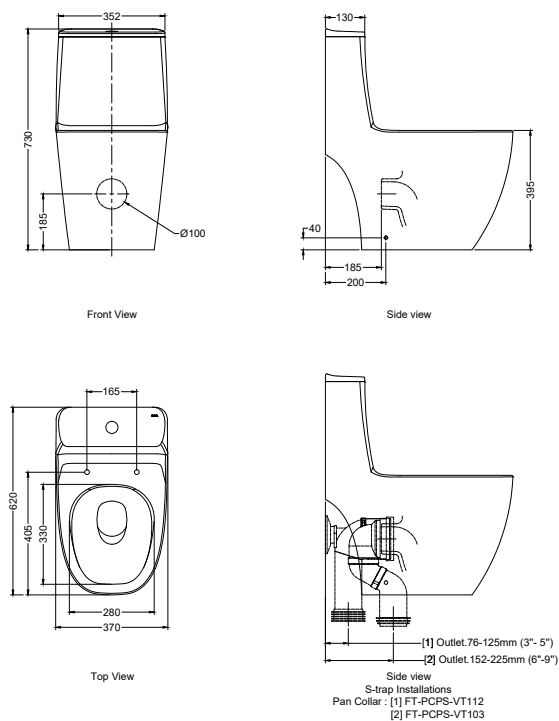

TECHNICAL DRAWING

DISCLAIMER : While every effort has been made to ensure factual accuracy, the information presented is subject to changes due to requirements in different sites, markets and / or countries. Rigel reserves the right to make the necessary amendments at any time without prior notice.

Rev : 1.0
Date : 16.04.2020