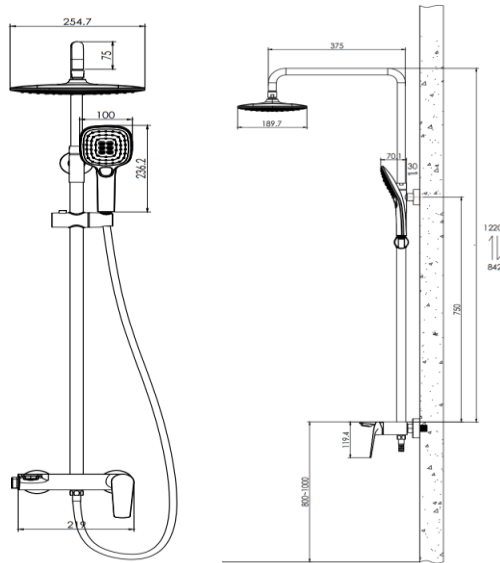

PRODUCT SPECIFICATIONS

- Dimension : 208(L) x 160(W) x 63(H)mm
- Material : Brass
- Finishing : Chrome
- Water flow rate : Nominal 5.0 Litre/ min

TECHNICAL DRAWING

() Denotes recommended value.
All dimension are in mm.

Rev : 0.1
Date : 30.06.2020

Wall Mounted Shower Set

PRODUCT SPECIFICATION

- Dimension : 375 (L) x 219 (W) x 1220(H) mm
- Material : Brass Chrome

TECHNICAL DRAWING

Copyright © Rigel Technology (S) Pte Ltd All rights reserved. Terms of Use.

TSME0507B

Thermostatic Rain Shower Set

PRODUCT SPECIFICATION

- Dimension : 610 (L) x 555 (W) x 1225 (H) mm
- Material : Brass
- Finishing : Chrome

TECHNICAL DRAWING

Copyright © RIGEL TECHNOLOGY (S) PTE LTD All rights reserved. Terms of Use.

Product Specification

- Dimensions : 500(L) x 370(W) x 62(H)mm
- Material : PP
- Water flow : 0.35 – 1.8L/min
- Operating water pressure : Above 0.07MPa (dynamic)
- Flexible hose length : 580mm

Technical Drawing