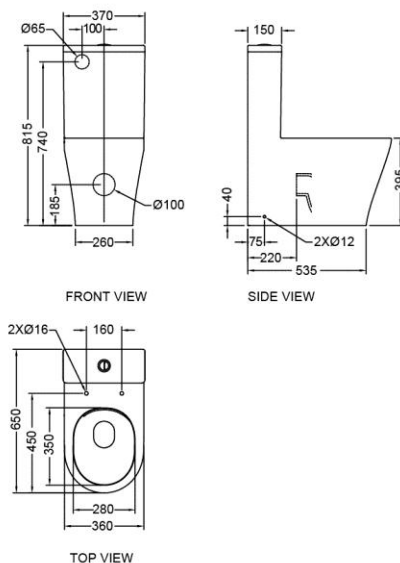

TECHNICAL DRAWING