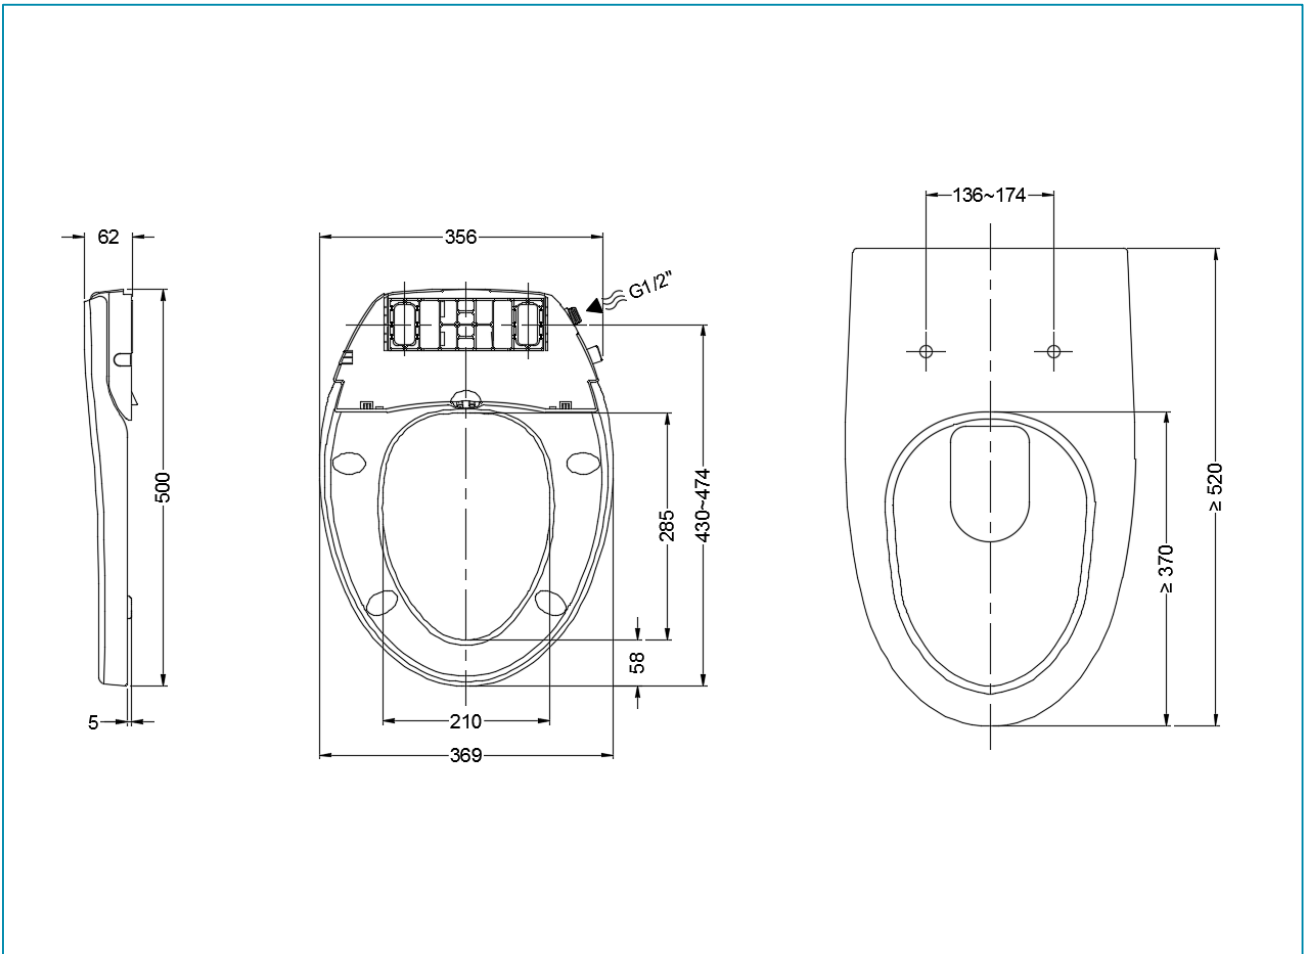

PRODUCT SPECIFICATIONS

- Dimension : 208(L) x 160(W) x 63(H)mm
- Material : Brass
- Finishing : Chrome
- Water flow rate : Nominal 5.0 Litre/ min

TECHNICAL DRAWING

() Denotes recommended value.
All dimension are in mm.

Rev : 0.1
Date : 30.06.2020

Wall Mounted Shower Set

PRODUCT SPECIFICATION

- Dimension : 375 (L) x 219 (W) x 1220(H) mm
- Material : Brass Chrome

TECHNICAL DRAWING

Copyright © Rigel Technology (S) Pte Ltd All rights reserved. Terms of Use.

Product Specification

- Dimensions : 500(L) x 370(W) x 62(H)mm
- Material : PP
- Water flow : 0.35 – 1.8L/min
- Operating water pressure : Above 0.07MPa (dynamic)
- Flexible hose length : 580mm

Technical Drawing

Product Specification

- Dimensions : 500(L) x 375(W) x 85(H)mm
- Material : PP
- Water flow : 0.35 – 1.8L/min
- Operating water pressure : Above 0.07MPa (dynamic)
- Flexible hose length : 600mm

Technical Drawing