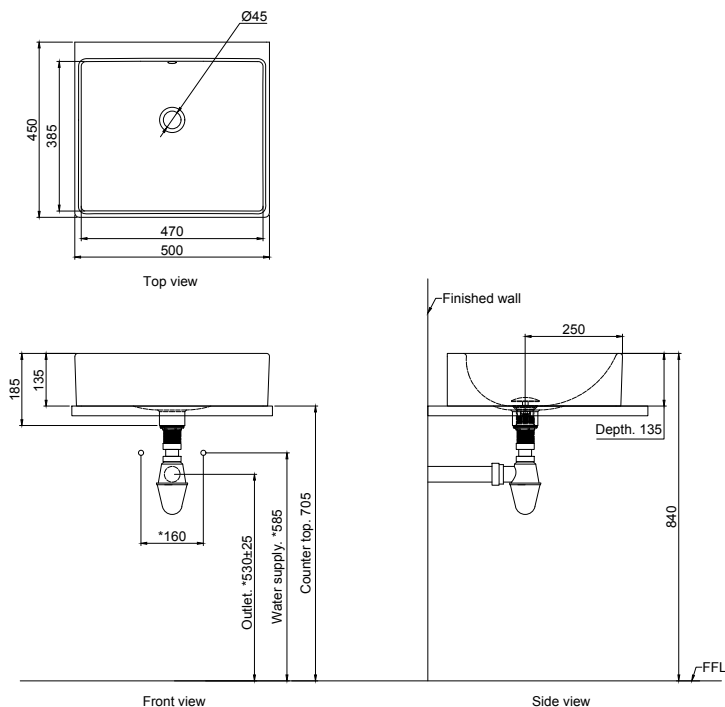

TECHNICAL DRAWING

(*) Denotes recommended value.
All dimension are in mm.

DISCLAIMER : While every effort has been made to ensure factual accuracy, the information presented is subject to changes due to requirements in different sites, markets and / or countries. Rigel reserves the right to make the necessary amendments at any time without prior notice.

Rev : 0.1
Date : 30.10.2019