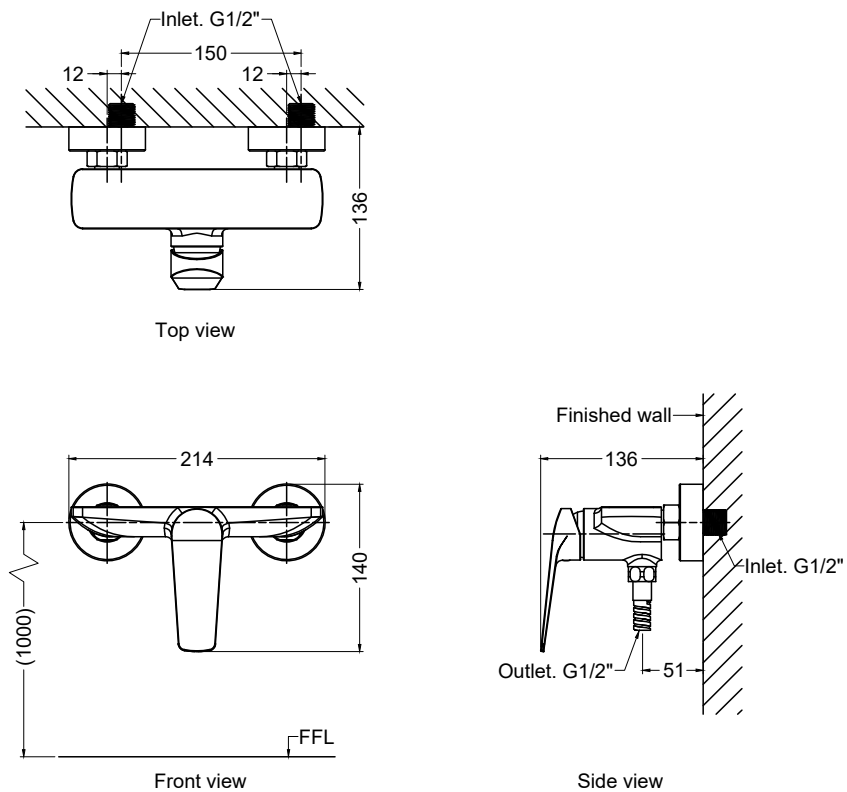

PRODUCT SPECIFICATIONS

- Dimension: 480 (L) x 480 (W) x 155 (H) mm
- Material: Vitreous China

TECHNICAL DRAWING

OPTIONAL FEATURE:

Anti-Bacterial
Technology

INSTALLATION DETAILS

Concealed Shower Mixer With Diverter

PRODUCT SPECIFICATIONS

- Dimension : 208(L) x 160(W) x 63(H)mm
- Material : Brass
- Finishing : Chrome
- Water flow rate : Nominal 5.0 Litre/ min

TECHNICAL DRAWING

() Denotes recommended value.
All dimension are in mm.

Rev : 0.1
Date : 18.02.2021

Wall Mounted Shower Mixer

PRODUCT SPECIFICATIONS

- Dimension : 214(L) x 136(W) x 140(H)mm
- Material : Brass
- Finishing : Chrome
- Water flow rate : Nominal 5.0 Litres/ min

TECHNICAL DRAWING

() Denotes recommended value.
All dimension are in mm.

DISCLAIMER : While every effort has been made to ensure factual accuracy, the information presented is subject to changes due to requirements in different sites, markets and / or countries. Rigel reserves the right to make the necessary amendments at any time without prior notice.