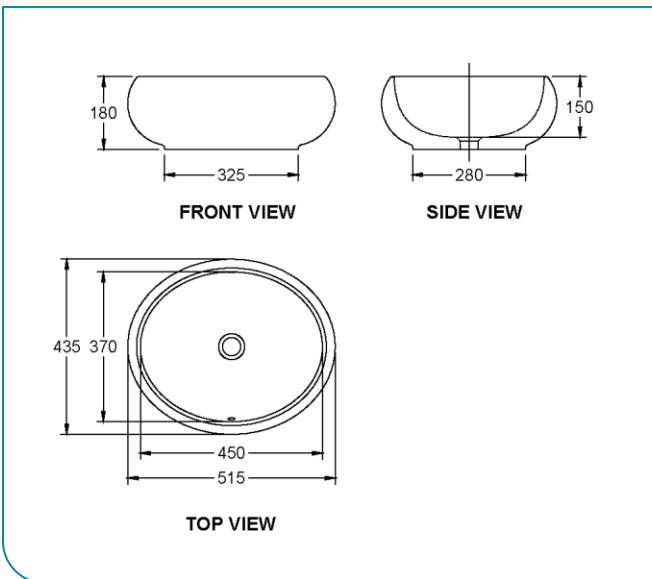

PRODUCT SPECIFICATION

- Dimension : Ø49mm
- Opening hole (WC Lid) : Ø45-Ø52mm
- Material : ABS
- Finishing : Black
- Power input : 4x AA Battery
- Typical sensing range : 40-100mm

TECHNICAL DRAWING

Front view

PRODUCT FEATURES

- High gloss surface finishing
- Easy to clean surface profile

PRODUCT SPECIFICATIONS

- Dimension: 600 (L) x 445 (W) x 145 (H) mm
- Capacity: 6.7 Litre
- Material: Vitreous China

TECHNICAL DRAWING

- Dimension: 515 (L) x 435 (W) x 180 (H) mm
- Capacity: 6.5 Litre
- Material: Vitreous China

TECHNICAL DRAWING

OPTIONAL FEATURE:

Anti-Bacterial
Technology

INSTALLATION DETAILS

Vanity Top Lavatory

PRODUCT FEATURES

- High gloss surface finishing
- Easy to clean surface profile

PRODUCT SPECIFICATIONS

- Dimension: 500 (L) x 480 (W) x 210 (H) mm
- Material: Vitreous China

TECHNICAL DRAWING

OPTIONAL FEATURE:

Anti-Bacterial
Technology