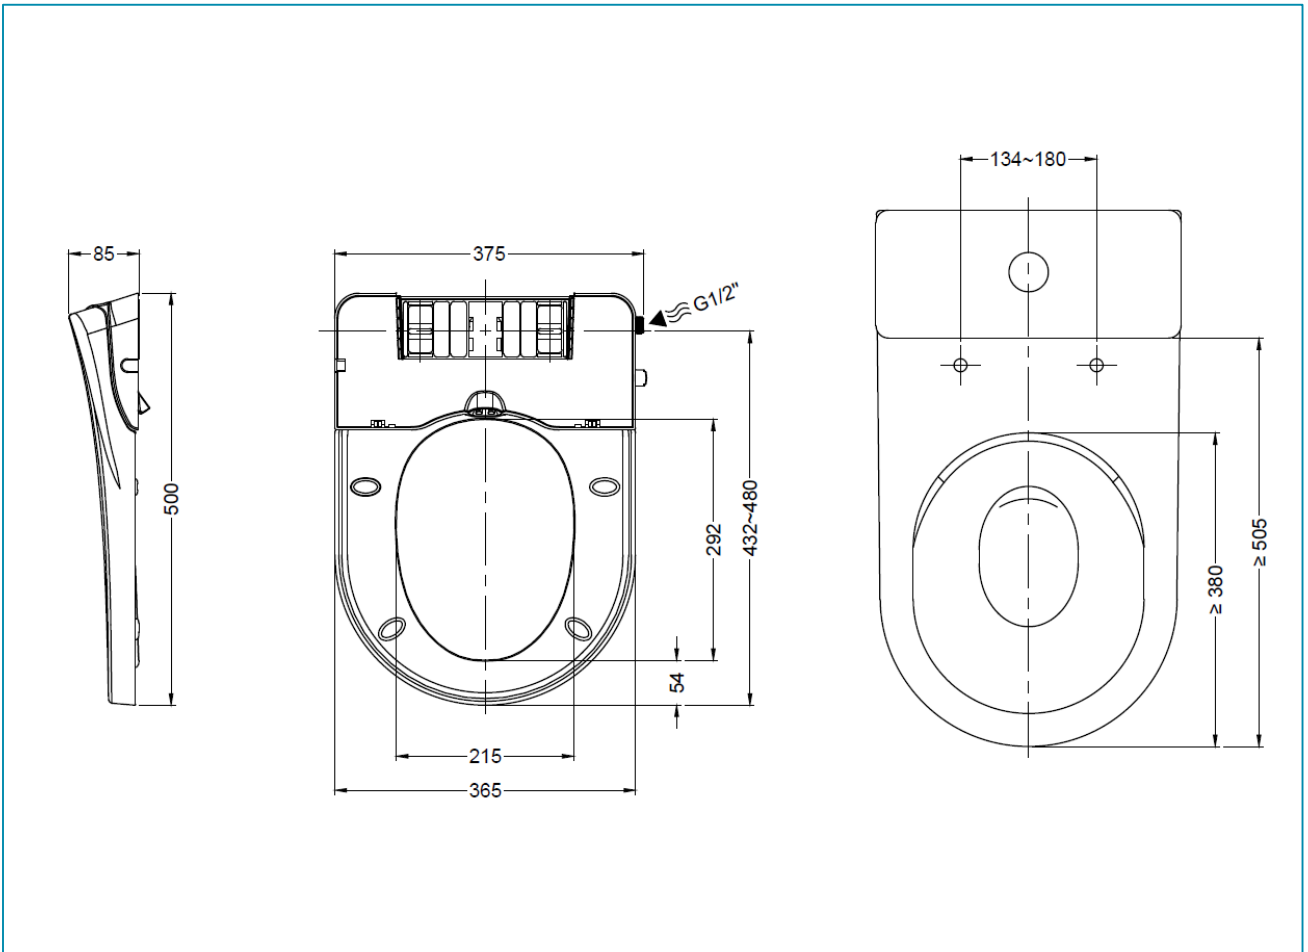

PRODUCT SPECIFICATIONS

- Dimension: 480 (L) x 480 (W) x 155 (H) mm
- Material: Vitreous China

TECHNICAL DRAWING

OPTIONAL FEATURE:

Anti-Bacterial
Technology

INSTALLATION DETAILS

Concealed Shower Mixer With Diverter

PRODUCT SPECIFICATIONS

- Dimension : 208(L) x 160(W) x 63(H)mm
- Material : Brass
- Finishing : Chrome
- Water flow rate : Nominal 5.0 Litre/ min

TECHNICAL DRAWING

() Denotes recommended value.
All dimension are in mm.

Product Specification

- Dimensions : 500(L) x 370(W) x 62(H)mm
- Material : PP
- Water flow : 0.35 – 1.8L/min
- Operating water pressure : Above 0.07MPa (dynamic)
- Flexible hose length : 580mm

Technical Drawing

Product Specification

- Dimensions : 500(L) x 375(W) x 85(H)mm
- Material : PP
- Water flow : 0.35 – 1.8L/min
- Operating water pressure : Above 0.07MPa (dynamic)
- Flexible hose length : 600mm

Technical Drawing