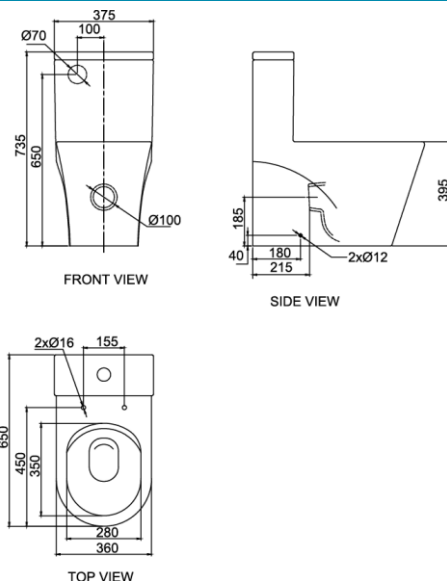

TECHNICAL DRAWING