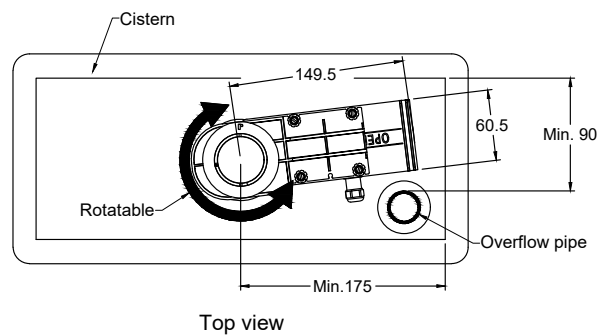

PRODUCT SPECIFICATION

- Dimension : Ø49mm
- Opening hole (WC Lid) : Ø45-Ø52mm
- Material : ABS
- Finishing : Black
- Power input : 4x AA Battery
- Typical sensing range : 40-100mm

TECHNICAL DRAWING

Front view

Top view

All dimensions are in mm.

Integrated Smart Water Closet

PRODUCT FEATURES

- Rear wash
- Feminine wash
- Rear massage
- Warm –air drying
- Strong – soft massage
- Moving massage
- Adjustable water temperature
- Power outage flushing
- Soft light
- Electrical leaking protection
- Remote control operation
- Adjustable wind temperature
- Adjustable seat temperature
- Self cleaning nozzle

PRODUCT SPECIFICATIONS

- Dimension : 680 (L) x 395 (W) x 464 (H) mm
- Rated voltage : AC220V 50Hz
- Drainage pit distance : 300mm
- Heating : Thankless

Soft-Closing
Seat & Cover

Anti-Bacterial
Technology

- Dimension: 515 (L) x 435 (W) x 180 (H) mm
- Capacity: 6.5 Litre
- Material: Vitreous China

TECHNICAL DRAWING

OPTIONAL FEATURE:

Anti-Bacterial
Technology

INSTALLATION DETAILS

Vanity Top Lavatory

PRODUCT FEATURES