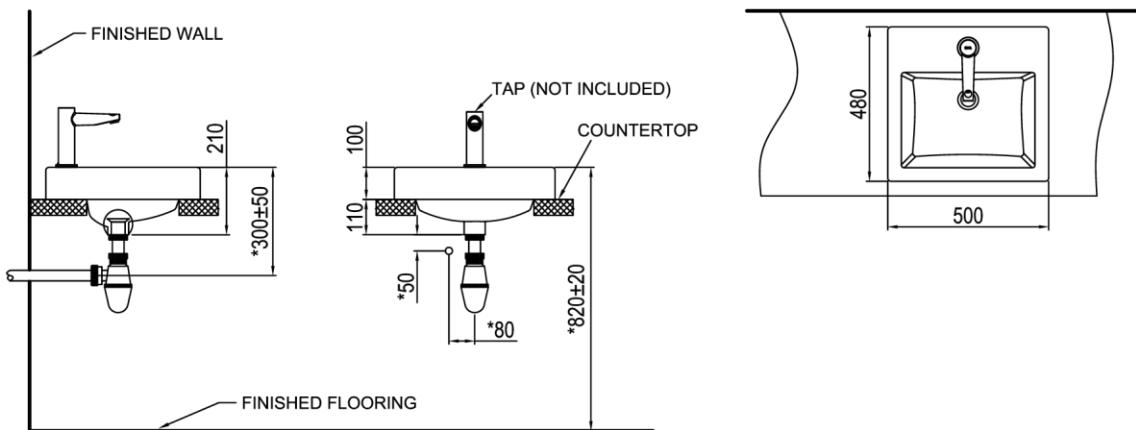

- Dimension: 515 (L) x 435 (W) x 180 (H) mm
- Capacity: 6.5 Litre
- Material: Vitreous China

TECHNICAL DRAWING

OPTIONAL FEATURE:

Anti-Bacterial
Technology

INSTALLATION DETAILS

Vanity Top Lavatory

PRODUCT FEATURES

- High gloss surface finishing
- Easy to clean surface profile

PRODUCT SPECIFICATIONS

- Dimension: 500 (L) x 480 (W) x 210 (H) mm
- Material: Vitreous China

TECHNICAL DRAWING

OPTIONAL FEATURE:

Anti-Bacterial
Technology

INSTALLATION DETAILS

Lavatory, Sit-On

PRODUCT FEATURES

- High gloss surface finishing
- Easy to clean surface profile

PRODUCT SPECIFICATIONS

- Dimensions : 500(L) x 450(W) x 185(H)mm
- Material : Vitreous China

PRODUCT SPECIFICATIONS

- Dimension: 480 (L) x 480 (W) x 155 (H) mm
- Material: Vitreous China

TECHNICAL DRAWING

OPTIONAL FEATURE:

Anti-Bacterial
Technology

INSTALLATION DETAILS

Concealed Shower Mixer With Diverter