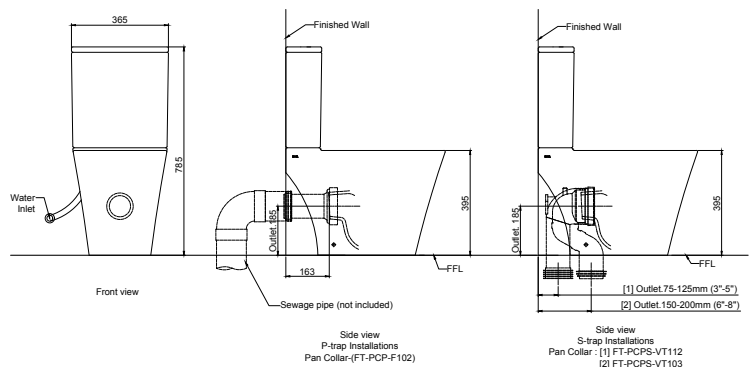

TECHNICAL DRAWING

INSTALLATION DETAILS

Copyright © Rigel Technology (S) Pte Ltd All rights reserved.