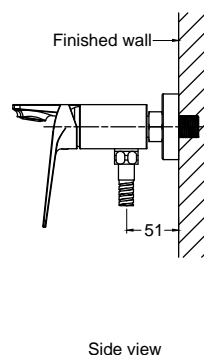

PRODUCT SPECIFICATIONS

- Dimension : 208(L) x 160(W) x 63(H)mm
- Material : Brass
- Finishing : Chrome
- Water flow rate : Nominal 5.0 Litre/ min

TECHNICAL DRAWING

() Denotes recommended value.
All dimension are in mm.

Rev : 0.1
Date : 18.02.2021

Wall Mounted Shower Mixer

PRODUCT SPECIFICATIONS

- Dimension : 214(L) x 136(W) x 140(H)mm
- Material : Brass
- Finishing : Chrome
- Water flow rate : Nominal 5.0 Litres/ min

TECHNICAL DRAWING

Rev : 0.1
Date : 18.02.2021

Wall Mounted Bath and Shower Mixer

PRODUCT SPECIFICATIONS

- Dimensions : 231(L) x 162(W) x 130(H)mm
- Material : Brass
- Finishing : Matte black

TECHNICAL DRAWING

(*)Denotes recommended value.
All dimension are in mm.

Rev : 0.1
Date : 30.06.2020

Wall Mounted Shower Set

PRODUCT SPECIFICATION

- Dimension : 375 (L) x 219 (W) x 1220(H) mm
- Material : Brass Chrome

TECHNICAL DRAWING

Copyright © Rigel Technology (S) Pte Ltd All rights reserved. Terms of Use.