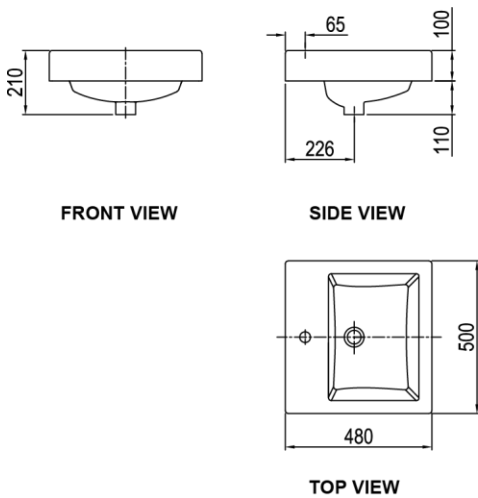

PRODUCT SPECIFICATION

- Dimension : Ø49mm
- Opening hole (WC Lid) : Ø45-Ø52mm
- Material : ABS
- Finishing : Black
- Power input : 4x AA Battery
- Typical sensing range : 40-100mm

TECHNICAL DRAWING

Front view

PRODUCT FEATURES

- High gloss surface finishing
- Easy to clean surface profile

PRODUCT SPECIFICATIONS

- Dimension: 600 (L) x 445 (W) x 145 (H) mm
- Capacity: 6.7 Litre
- Material: Vitreous China

TECHNICAL DRAWING

- Dimension: 515 (L) x 435 (W) x 180 (H) mm
- Capacity: 6.5 Litre
- Material: Vitreous China

TECHNICAL DRAWING

OPTIONAL FEATURE:

Anti-Bacterial
Technology

INSTALLATION DETAILS

Vanity Top Lavatory

PRODUCT FEATURES

- High gloss surface finishing
- Easy to clean surface profile

PRODUCT SPECIFICATIONS

- Dimension: 500 (L) x 480 (W) x 210 (H) mm
- Material: Vitreous China

TECHNICAL DRAWING

OPTIONAL FEATURE:

Anti-Bacterial
Technology