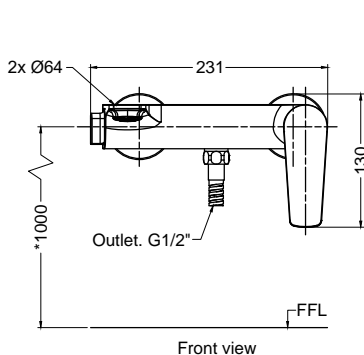

PRODUCT SPECIFICATIONS

- Dimension : 208(L) x 160(W) x 63(H)mm
- Material : Brass
- Finishing : Chrome
- Water flow rate : Nominal 5.0 Litre/ min

TECHNICAL DRAWING

() Denotes recommended value.
All dimension are in mm.

Rev : 0.1
Date : 18.02.2021

Wall Mounted Shower Mixer

PRODUCT SPECIFICATIONS

- Dimension : 214(L) x 136(W) x 140(H)mm
- Material : Brass
- Finishing : Chrome
- Water flow rate : Nominal 5.0 Litres/ min

TECHNICAL DRAWING

() Denotes recommended value.
All dimension are in mm.

DISCLAIMER : While every effort has been made to ensure factual accuracy, the information presented is subject to changes due to requirements in different sites, markets and / or countries. Rigel reserves the right to make the necessary amendments at any time without prior notice.

Rev : 0.1
Date : 18.02.2021

Wall Mounted Bath and Shower Mixer

PRODUCT SPECIFICATIONS

- Dimensions : 231(L) x 162(W) x 130(H)mm
- Material : Brass
- Finishing : Matte black

TECHNICAL DRAWING

(*)Denotes recommended value.
All dimension are in mm.