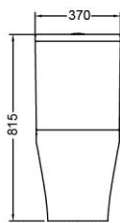

TECHNICAL DRAWING

INSTALLATION DETAILS

© 2018 Rigel Ltd. All rights reserved. Terms of Use.