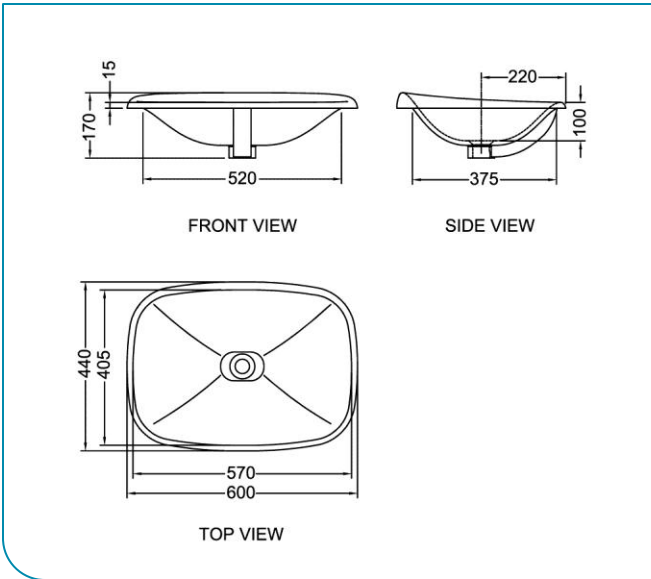

Vanity Top Lavatory

PRODUCT FEATURES

- High gloss surface finishing
- Easy to clean surface profile

PRODUCT SPECIFICATIONS

- Dimension: 600 (L) x 440 (W) x 170 (H) mm
- Capacity: 7.6 Litre
- Material: Vitreous China

TECHNICAL DRAWING