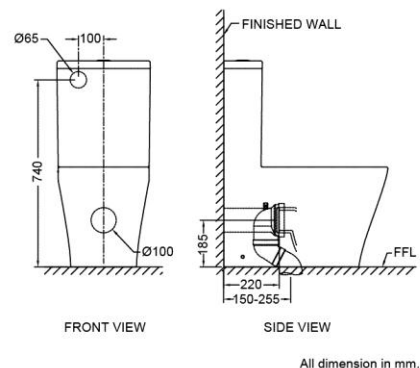

INSTALLATION DETAILS