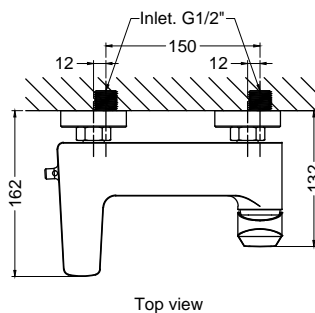

PRODUCT SPECIFICATIONS

- Dimension : 208(L) x 160(W) x 63(H)mm
- Material : Brass
- Finishing : Chrome
- Water flow rate : Nominal 5.0 Litre/ min

TECHNICAL DRAWING

() Denotes recommended value.
All dimension are in mm.

Rev : 0.1
Date : 18.02.2021

Wall Mounted Shower Mixer

PRODUCT SPECIFICATIONS

- Dimension : 214(L) x 136(W) x 140(H)mm
- Material : Brass
- Finishing : Chrome
- Water flow rate : Nominal 5.0 Litres/ min

TECHNICAL DRAWING

() Denotes recommended value.
All dimension are in mm.

DISCLAIMER : While every effort has been made to ensure factual accuracy, the information presented is subject to changes due to requirements in different sites, markets and / or countries. Rigel reserves the right to make the necessary amendments at any time without prior notice.

Rev : 0.1
Date : 18.02.2021

Wall Mounted Bath and Shower Mixer

PRODUCT SPECIFICATIONS

- Dimensions : 231(L) x 162(W) x 130(H)mm
- Material : Brass
- Finishing : Matte black

TECHNICAL DRAWING

(*)Denotes recommended value.
All dimension are in mm.