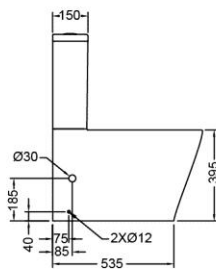

Closed Coupled Water Closet

PRODUCT FEATURES

- Closed coupled low capacity dual flushing system water closet
- Dual Flush system to allow option for appropriate water usage
- Chrome plated push type button
- Universal height
- Fully glazed trap-way
- In-tank conceal ball valve design

FLUSHING TYPE

- WhirlWash Flushing

PRODUCT SPECIFICATIONS

- Dimension : 650 (L) x 370 (W) x 815 (H) mm
- Rough-in : P-Trap 185mm
  : S-Trap 150-250mm
- Material : Vitreous China
- Water Supply Connection : G 1/2"
- Minimum Water Pressure : 55 kPa
- Seat and Cover : FT-SC0121PS (PP)

DISCHARGE VOLUME

- Full Flush : 4.5 – 6 Litre per flush
- Reduced Flush : 3.0 Litre per flush

OPTIONAL FEATURE:

Anti-Bacterial
Technology

TECHNICAL DRAWING

INSTALLATION DETAILS

© 2018 Rigel Ltd. All rights reserved. Terms of Use.

SIDE VIEW