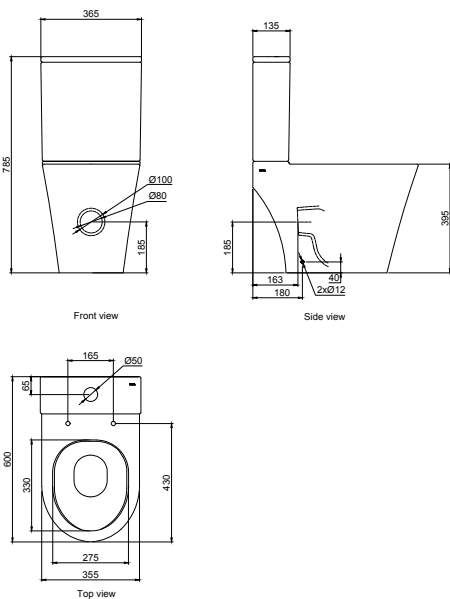

PRODUCT SPECIFICATION

- Dimension : Ø49mm
- Opening hole (WC Lid) : Ø45-Ø52mm
- Material : ABS
- Finishing : Black
- Power input : 4x AA Battery
- Typical sensing range : 40-100mm

TECHNICAL DRAWING

Front view

Product Specification

- Dimension : 680(L) x 400(W) x 780(H)mm
- Material : Vitreous China
- Rough in (S-Trap) : 76 - 300mm (3-12")
- Rough in (P-Trap) : 185mm
- Flushing type : Wash down (Whirl +)
- Water inlet : Bottom side inlet (G1/2")
- Discharge volume : 6.0 Litres/ full flush
: 4.5 Litres/ reduced flush

FLUSH TYPE

- Wash Down

PRODUCT SPECIFICATIONS

- Dimension : 600 (L) x 365 (W) x 785 (H) mmÅ
- Rough-in : P-Trap 185mm
: S-Trap 75-200mm
- Material : Vitreous China
- Water Supply Connection : G1/2"
- Minimum Water Pressure : 55 kPa
- Seat and cover : FT-SC9120US

DISCHARGE VOLUME

- Full Flush : 4.5 - 6.0 Litre per flush
- Reduced Flush : 3.0 Litre per flush

OPTIONAL FEATURE:

RiNano
Technology

TECHNICAL DRAWING

INSTALLATION DETAILS

Copyright © Rigel Technology (S) Pte Ltd All rights reserved.