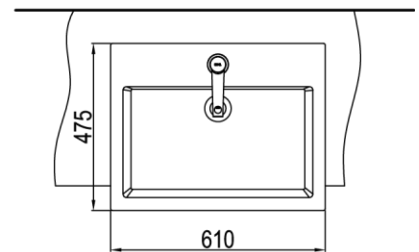

PRODUCT SPECIFICATION

- Dimension : Ø49mm
- Opening hole (WC Lid) : Ø45-Ø52mm
- Material : ABS
- Finishing : Black
- Power input : 4x AA Battery
- Typical sensing range : 40-100mm

TECHNICAL DRAWING

Front view

TECHNICAL DRAWING

Copyright © Rigel Technology (S) Pte Ltd All rights reserved. Terms of Use.

R-WC1211S10

Water Closet

PRODUCT SPECIFICATIONS

- Dimension : 650 (L) x 340 (W) x 740 (H) mm
- Material : Vitreous China
- Rough-in : S-trap, 250mm Roughing-in

- Dimension: 610 (L) x 475 (W) x 190 (H) mm
- Capacity: 12.0 Litre
- Material: Vitreous China

TECHNICAL DRAWING

OPTIONAL FEATURE:

Anti-Bacterial
Technology

INSTALLATION DETAILS

*DENOTES RECOMMENDED VALUE

Sit-On Lavatory

PRODUCT FEATURES

- High gloss surface finishing
- Easy to clean surface profile

PRODUCT SPECIFICATIONS

- Dimension: 600 (L) x 445 (W) x 145 (H) mm
- Capacity: 6.7 Litre
- Material: Vitreous China

TECHNICAL DRAWING