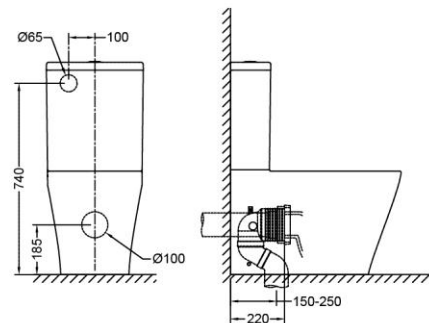

FRONT VIEW

SIDE VIEW