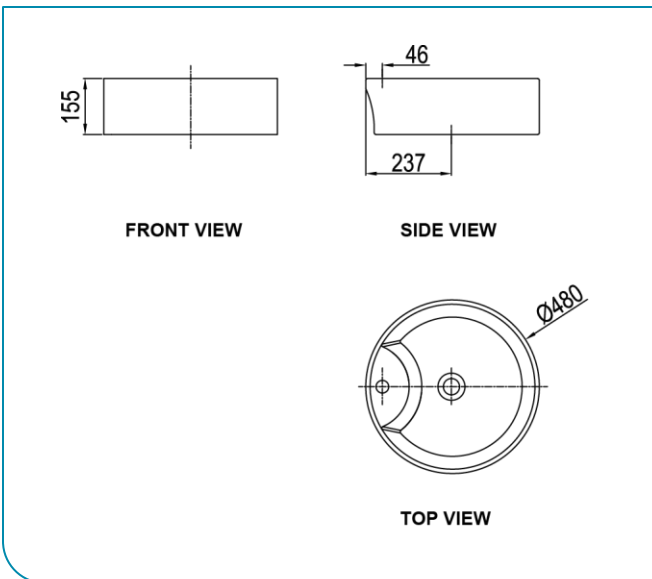

Rev : 0.1
Date : 30.10.2019

Vanity Top Lavatory

PRODUCT FEATURES

- High gloss surface finishing
- Easy to clean surface profile

PRODUCT SPECIFICATIONS

- Dimension: 600 (L) x 440 (W) x 170 (H) mm
- Capacity: 7.6 Litre
- Material: Vitreous China

- Dimension: 430 (L) x 430 (W) x 185 (H) mm
- Material: Vitreous China

TECHNICAL DRAWING

OPTIONAL FEATURE:

Anti-Bacterial
Technology

INSTALLATION DETAILS

Sit-On Lavatory

PRODUCT FEATURES

- High gloss surface finishing
- Easy to clean surface profile

PRODUCT SPECIFICATIONS

- Dimension: 480 (L) x 480 (W) x 155 (H) mm
- Material: Vitreous China

TECHNICAL DRAWING

OPTIONAL FEATURE:

Anti-Bacterial
Technology

INSTALLATION DETAILS

Concealed Shower Mixer With Diverter

PRODUCT SPECIFICATIONS

- Dimension : 208(L) x 160(W) x 63(H)mm
- Material : Brass
- Finishing : Chrome
- Water flow rate : Nominal 5.0 Litre/ min

TECHNICAL DRAWING

() Denotes recommended value.
All dimension are in mm.