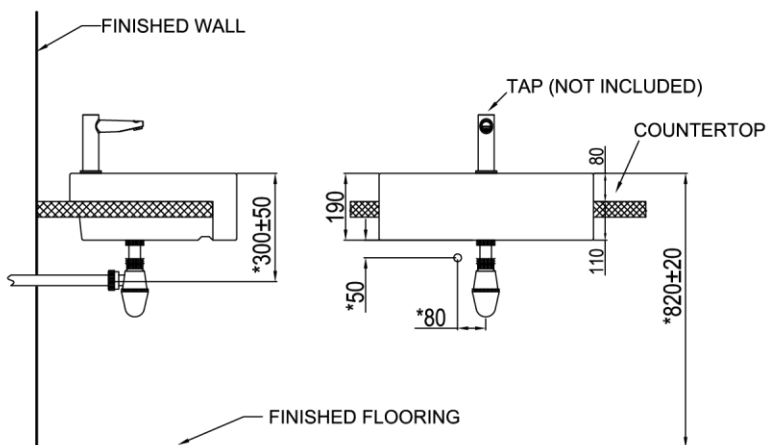

PRODUCT SPECIFICATION

- Dimension : Ø49mm
- Opening hole (WC Lid) : Ø45-Ø52mm
- Material : ABS
- Finishing : Black
- Power input : 4x AA Battery
- Typical sensing range : 40-100mm

TECHNICAL DRAWING

Front view

TECHNICAL DRAWING

Copyright © Rigel Technology (S) Pte Ltd All rights reserved. Terms of Use.

R-WC1211S10

Water Closet

PRODUCT SPECIFICATIONS

- Dimension : 650 (L) x 340 (W) x 740 (H) mm
- Material : Vitreous China
- Rough-in : S-trap, 250mm Roughing-in

- Dimension: 610 (L) x 475 (W) x 190 (H) mm
- Capacity: 12.0 Litre
- Material: Vitreous China

TECHNICAL DRAWING

OPTIONAL FEATURE:

Anti-Bacterial
Technology

INSTALLATION DETAILS

*DENOTES RECOMMENDED VALUE

Sit-On Lavatory

PRODUCT FEATURES

- High gloss surface finishing
- Easy to clean surface profile

PRODUCT SPECIFICATIONS

- Dimension: 600 (L) x 445 (W) x 145 (H) mm
- Capacity: 6.7 Litre
- Material: Vitreous China

TECHNICAL DRAWING