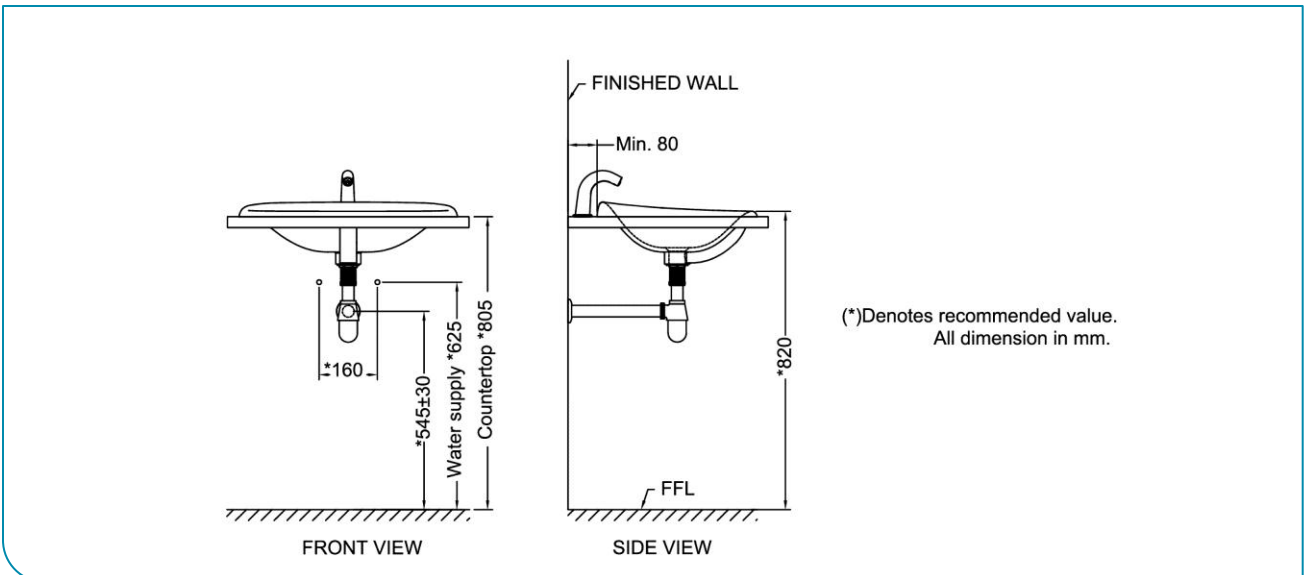

INSTALLATION DETAILS