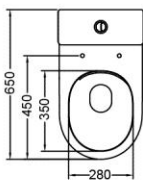

FRONT VIEW

TOP VIEW