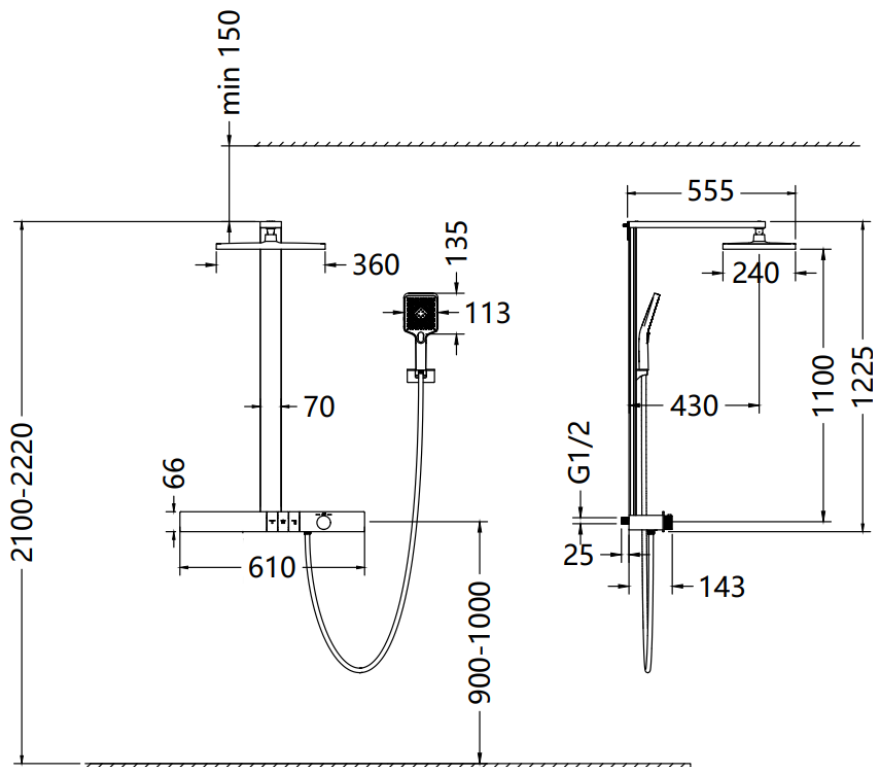

PRODUCT SPECIFICATIONS

- Dimension : 208(L) x 160(W) x 63(H)mm
- Material : Brass
- Finishing : Chrome
- Water flow rate : Nominal 5.0 Litre/ min

TECHNICAL DRAWING

() Denotes recommended value.
All dimension are in mm.

Rev : 0.1
Date : 30.06.2020

Wall Mounted Shower Set

PRODUCT SPECIFICATION

- Dimension : 375 (L) x 219 (W) x 1220(H) mm
- Material : Brass Chrome

TECHNICAL DRAWING

Copyright © Rigel Technology (S) Pte Ltd All rights reserved. Terms of Use.

TSME0507B

Thermostatic Rain Shower Set

PRODUCT SPECIFICATION

- Dimension : 610 (L) x 555 (W) x 1225 (H) mm
- Material : Brass
- Finishing : Chrome

TECHNICAL DRAWING

Copyright © RIGEL TECHNOLOGY (S) PTE LTD All rights reserved. Terms of Use.

Product Specification

- Dimensions : 500(L) x 370(W) x 62(H)mm
- Material : PP
- Water flow : 0.35 – 1.8L/min
- Operating water pressure : Above 0.07MPa (dynamic)
- Flexible hose length : 580mm

Technical Drawing