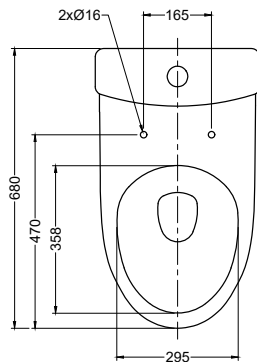

Top View

Rev	0.4
Date	06.04.2022